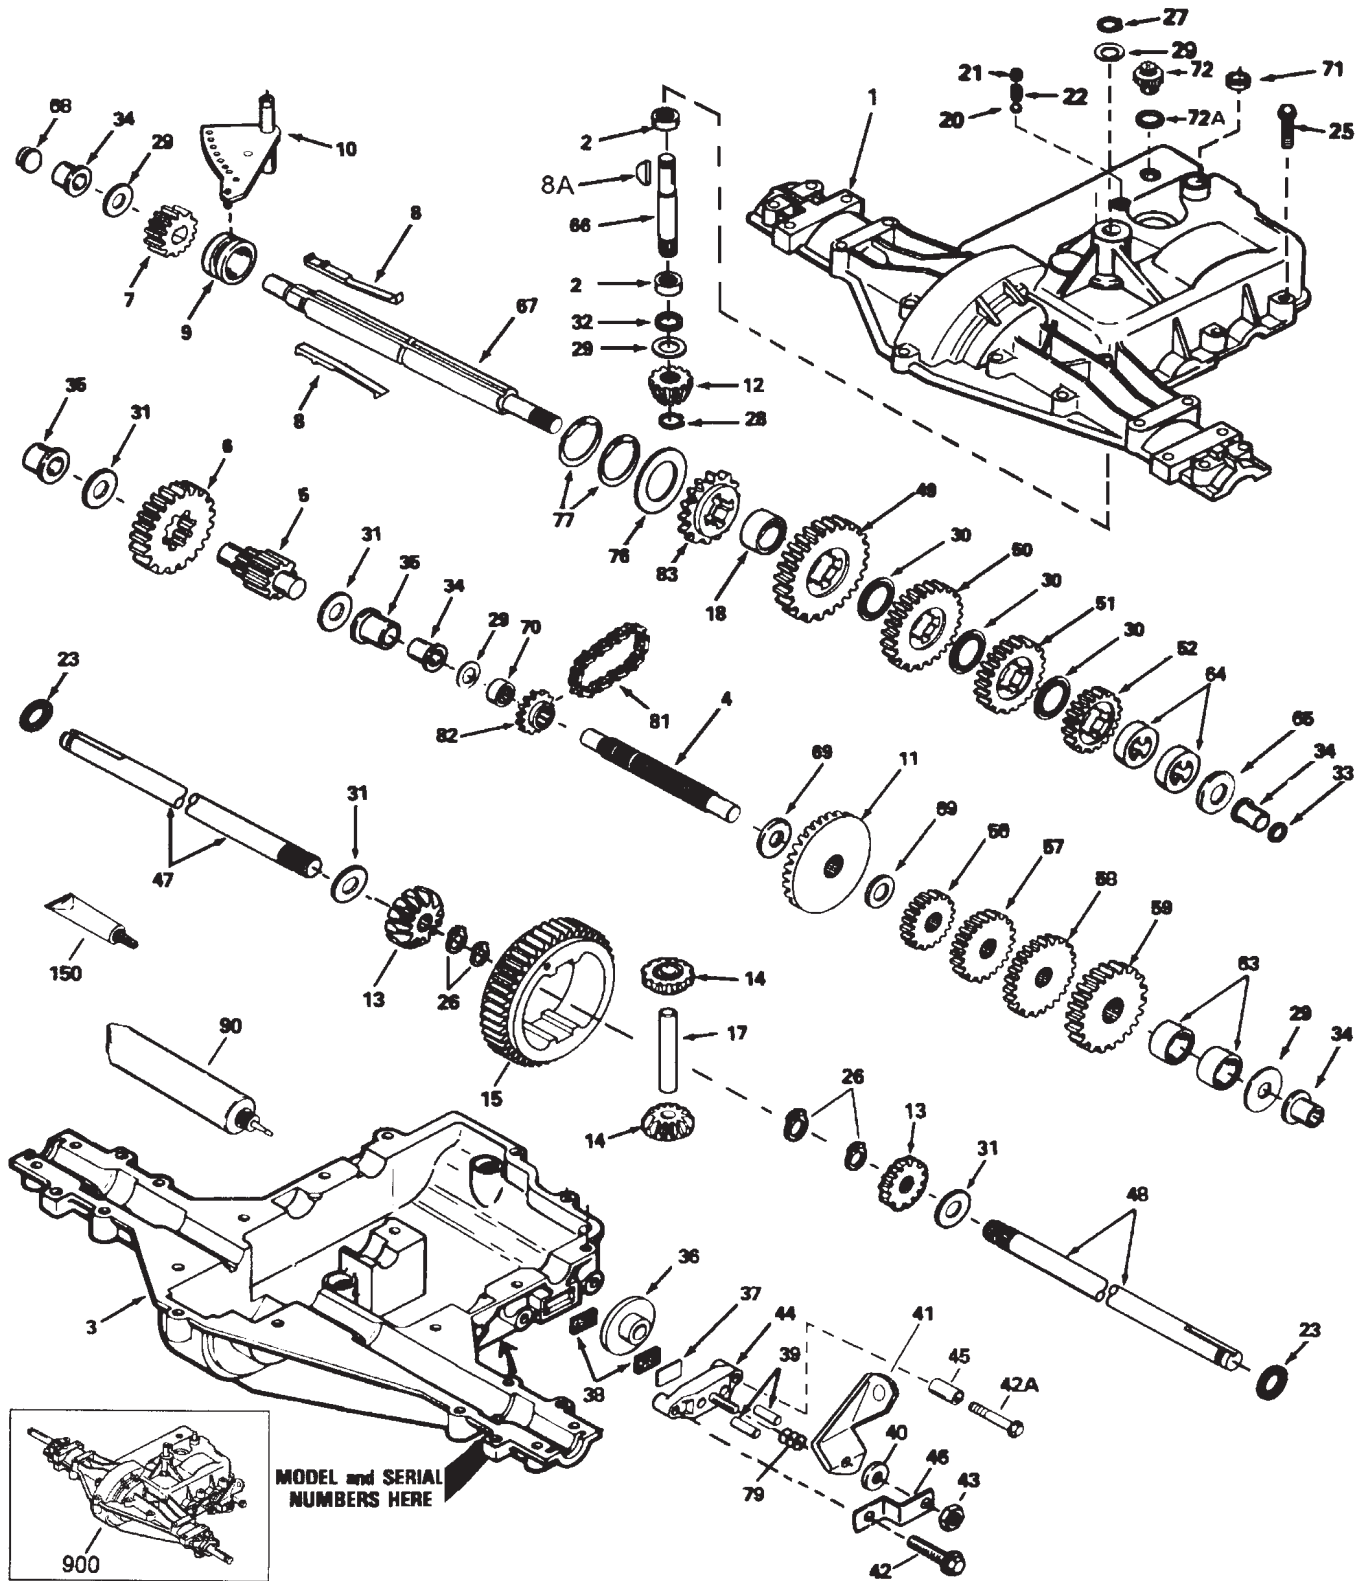

REPAIR PARTS

TRACTOR - - MODEL NUMBER LR121 (HCLR120A), PRODUCT NO. 954140001

PEERLESS TRANSAXLE MODEL NUMBER P930-008A

REPAIR PARTS

TRACTOR - - MODEL NUMBER LR121 (HCLR120A), PRODUCT NO. 954140001
PEERLESS TRANSAXLE MODEL NUMBER P930-008A

REF PART NO. NO.	DESCRIPTION	REF PART NO. NO.	DESCRIPTION	
1	772108A	42	792073	Screw, Flanged Hex Head, Thread Forming 1/4-20 x 1-1/4
2	780086			Screw 1/4-20 x 2-1/4
3	770102A	42A	792085A	Locknut 5/16-24
4	776260	43	792075	Holder, Brake Pad
5	776219B	44	790025	Spacer
6	778139	45	786067	Bracket, Brake Lever
7	778136	46	786086	Axle 11-5/16" long
8	792136A	47	774690	Axle 16-1/2" long
8A	792047	48	774691	Gear, Spur, 37 Teeth (1st)
9	784352	49	778191	Gear, Spur, 30 Teeth (2nd)
10	784355	50	778124A	Gear, Spur, 25 Teeth (3rd)
11	778229	51	778123A	Gear, Spur, 19 Teeth, Steel (4th)
12	778113A	52	778273	Gear, Spur, 12 Teeth (1st)
13	778221	56	778230	Gear, Spur, 20 Teeth (2nd)
14	778068	57	778126A	Gear, Spur, 25 Teeth (3rd)
15	778260	58	778127A	Gear, Spur, 30 Teeth (4th)
17	786139	59	778129A	Spacer
18	786102	63	786071	Spacer
20	792077	64	786072	Washer, Thrust
21	792078	65	780109	Shaft, Input
22	792079	66	776135	Shaft, Brake, 4 Keyed
23	788061	67	776315A	Plug
25	792073	68	786116A	Washer, Thrust
		69	780051	Spacer
26	792125	70	786118	Seal, Square Cut
		71	788069	Plug, Threaded 9/16-18
27	792035	72	792165	"O" Ring
28	788040	72A	788091	Washer, Thrust
29	780072	76	780090	Ring, Retaining, Inverted (Package of 2)
30	780108	77	788078A	Spring, Brake
31	780001	79	792144	Chain, Roller (Number 41 Chain, 24 Links)
32	792001	81	786081	Sprocket, 9 Teeth (Reverse)
33	788095			Sprocket, 18 Teeth (Reverse)
34	780105A	82	786082	Grease, Bentonite, 32 Ounce Bottle
35	780118A	83	786123	Gasket Eliminator (Loctite #515)
36	790003	90	788067B	Replacement Transaxle
37	790007	150	510334	
38	799021	900	794534A	
39	786026			
40	792076A			
41	790079			

NOTE: All component dimensions given in U.S. inches
1 inch = 25.4 mm

Parts must be ordered from Tecumseh Products Co.