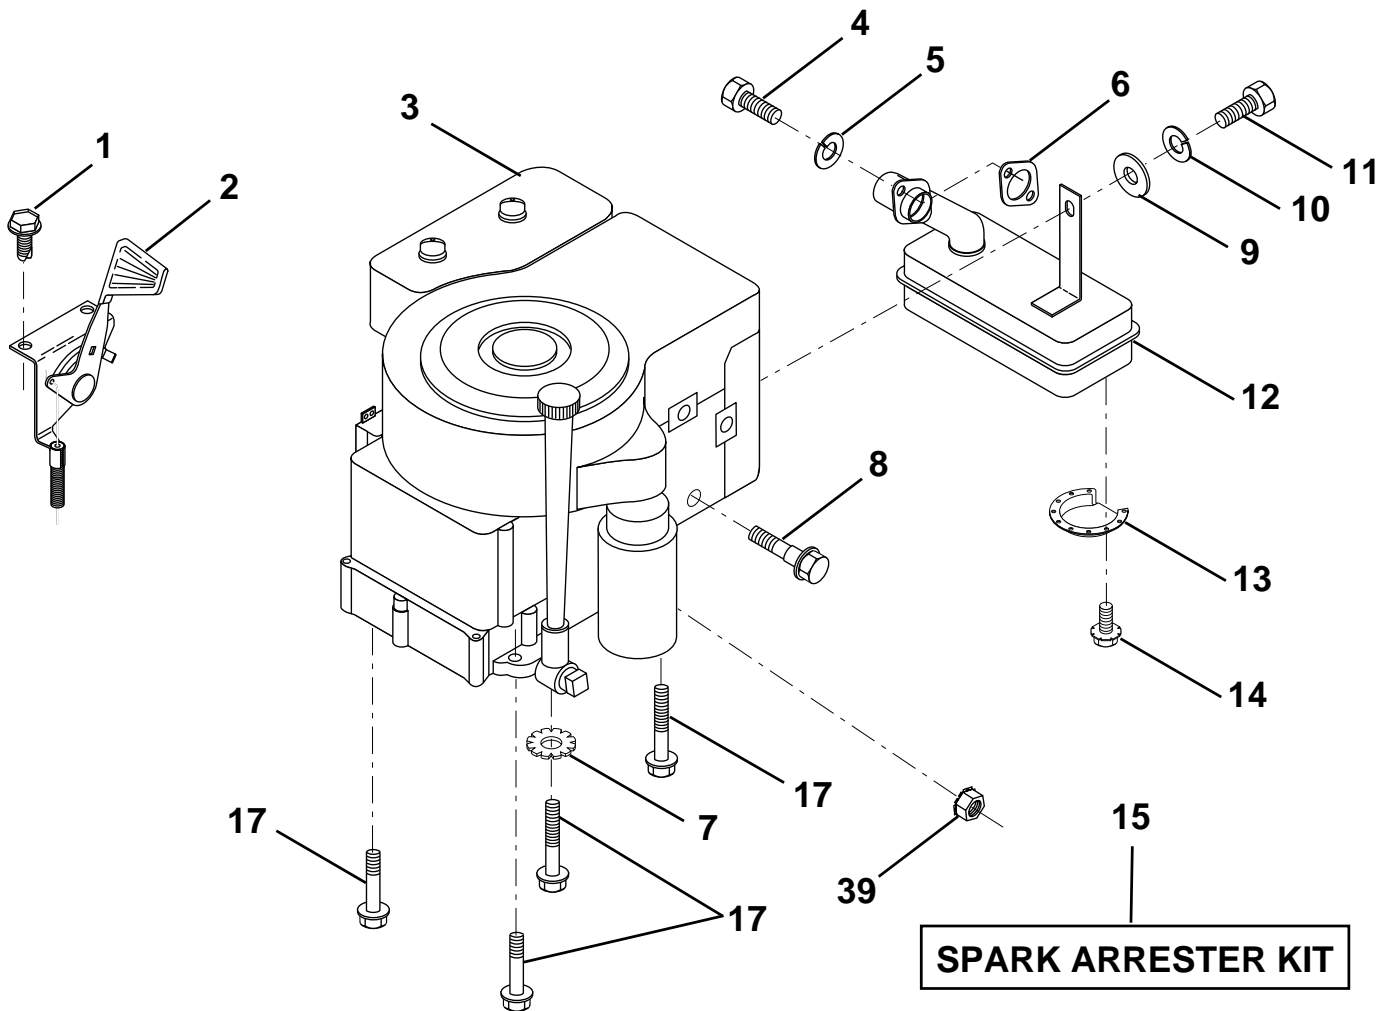

REPAIR PARTS

TRACTOR - - MODEL NUMBER LR121 (HCLR120A), PRODUCT NO. 954140001
ENGINE

SPARK ARRESTER KIT

KEY NO.	PART NO.	DESCRIPTION
1	817060408	Screw, Hex Thd. Cut 1/4-20 x 1/2
2	532132752	Control, Throttle
3	-----	Engine, Briggs and Stratton Model No. 285707
4	871070512	Screw, Hex, Cap 5/16-18 x 3/4
5	810040500	Washer, Lock Hvy Hcl Spring 5/16
6	532272293	Gasket, Exhaust
7	811050600	Washer Lock Ext. Tooth 3/8
8	532121094	Bolt, Shoulder 5/16
9	819101216	Washer 5/16 x 3/4 x 16
10	810040400	Washer, Lock Hvy Hcl Spring 1/4

KEY NO.	PART NO.	DESCRIPTION
11	-----	Bolt, Hex Fin. (Order From Eng. Mfg.)
12	532137437	Muffler
13	532101326	Deflector, Muffler
14	817030808	Screw, Spiderlock, Hex Hd 8 x 1/2
15	532137180	Arrester, Spark (Optional equipment)
17	817490624	Screw, Hex Washer Head, Thdrol. 3/8-16 x 1-1/2
39	532128861	Nut, Flange 1/4-20

NOTE: All component dimensions given in U.S. inches
1 inch = 25.4 mm

HARDWARE SHOWN LARGER FOR EASIER IDENTIFICATION