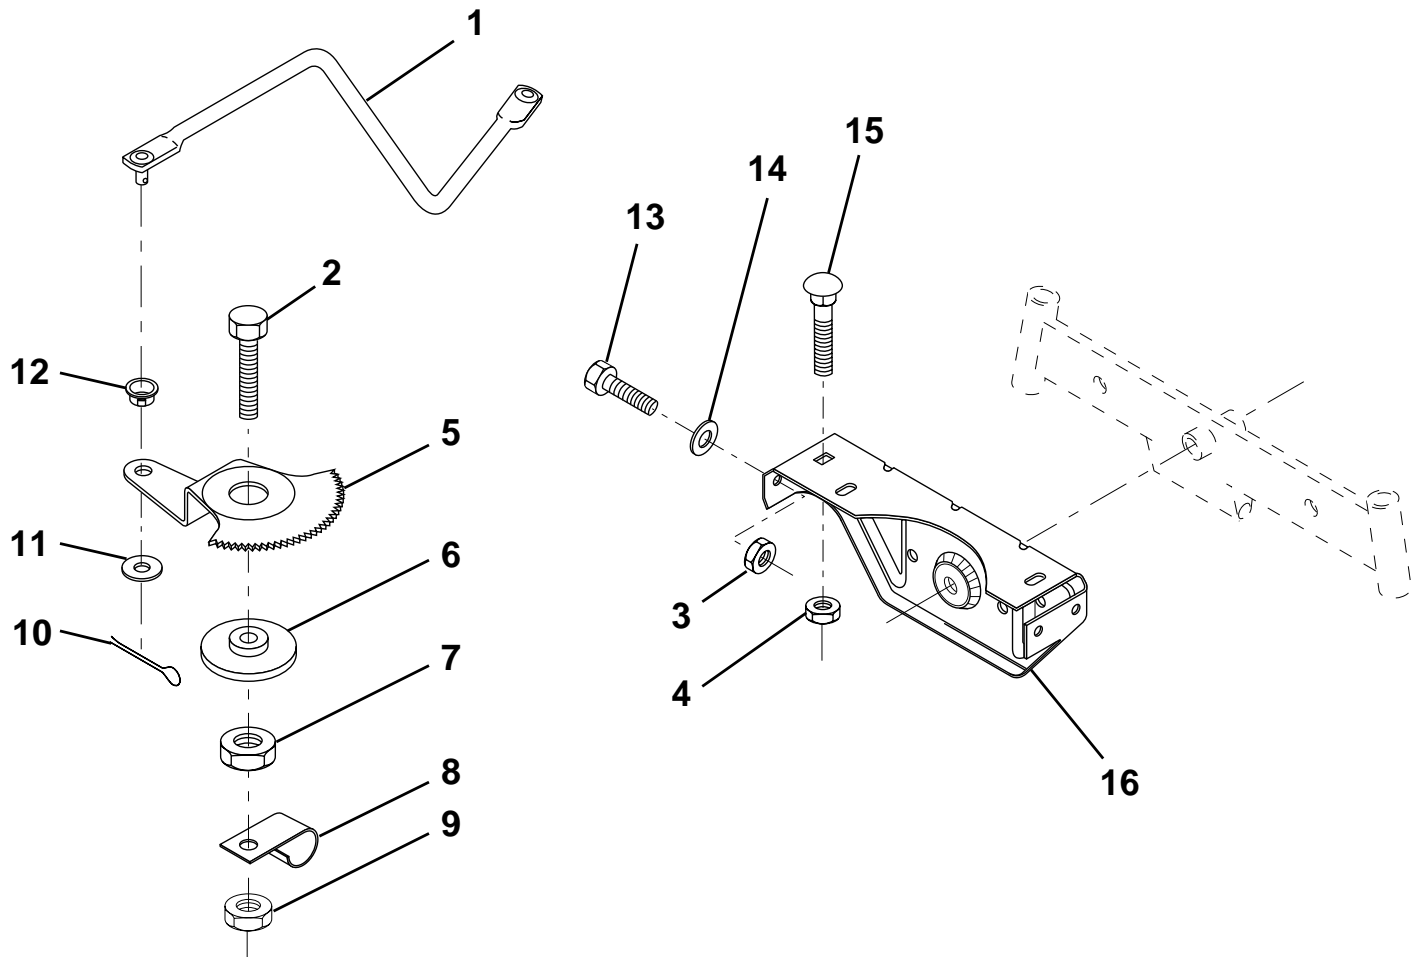

KEY NO.	PART NO.	DESCRIPTION
1	532124416	Insert, Wheel, Steering
2	810040600	Washer, Lock hvy HLCL SPR 3/8
3	819133808	Washer 12/32 x 2-3/8 x 8 Ga.
4	532124415	Wheel, Steering
5	532127396	Sleeve, Steering
6	532152927	Screw, TT #10-32.5.3/8 flange
7	532155104	Bushing, Steering
8	532147391	Shaft, Steering
9	532124210	Clip, Steering
10	532123438	Bushing, Lower, Steering

KEY NO.	PART NO.	DESCRIPTION
11	812000045	Ring, Retaining
12	819211616	Washer 21/32 x 1 x 16 Ga.
13	532100711	Adaptor, Wheel, Steering
14	532153720	Extension shaft steering
15	874780520	Bolt Fin Hex 5/16-18 UNC x 1-1/4
16	873800500	Nut Lock Hex W/Ins. 5/16-18 UNC
17	874780616	Bolt fin Hex 3/8-16 UNC x 1. Gr. 5

NOTE: All component dimensions given in U.S. inches
1 inch = 25.4 mm

HARDWARE SHOWN LARGER FOR EASIER IDENTIFICATION

REPAIR PARTS

TRACTOR - - MODEL NUMBER LR121 (HCLR120A), PRODUCT NO. 954140001

SECTOR GEAR / AXLE SUPPORT

KEY NO.	PART NO.	DESCRIPTION
1	532132566	Link, Drag
2	874780828	Bolt, Fin Hex 1/2-13 x 1-3/4
3	873680500	Nut, Crownlock 5/16-18
4	873680600	Nut, Crownlock 3/8-16 UNC
5	532121926	Gear, Sector
6	532121927	Bushing
7	873030800	Nut, Heavy Hex Top Lock 1/2-13 UNC
8	532126472	Clip, Insulated