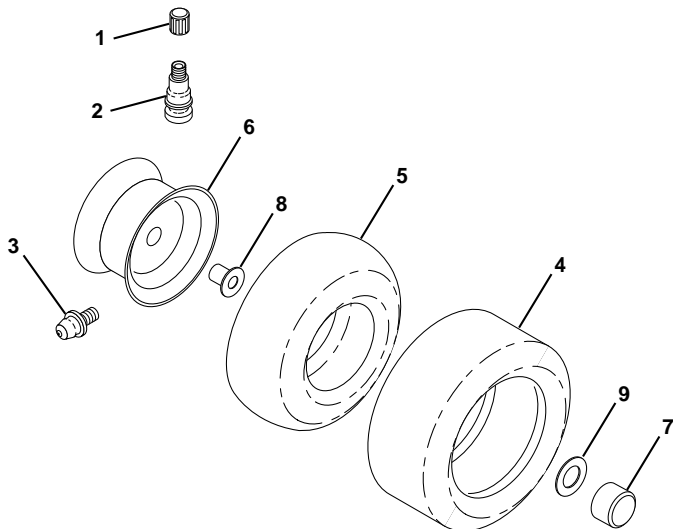

WHEELS & TIRES

KEY NO.	PART NO.	DESCRIPTION
1	532059192	Cap, Valve
2	532065139	Stem, Valve
3	532124957	Fitting, Grease (Front Wheels Only)
4	532123410	Tire, Front
4	532106230	Tire, Rear
5	532059904	Tube, Front (Optional Service Items Only)
5	532008134	Tube, Rear (Optional Service Items Only)
6	532142039	Rim, Front
6	532141652	Rim, Rear
7	532104757	Cap Axle
8	532124959	Bearing Flange
9	532121748	Washer 25/32 x 1-5/8 x 16 Ga.
--	532144334	Sealant, Tire (10 oz. Tube)

NOTE: All component dimensions given in U.S. inches
1 inch = 25.4 mm