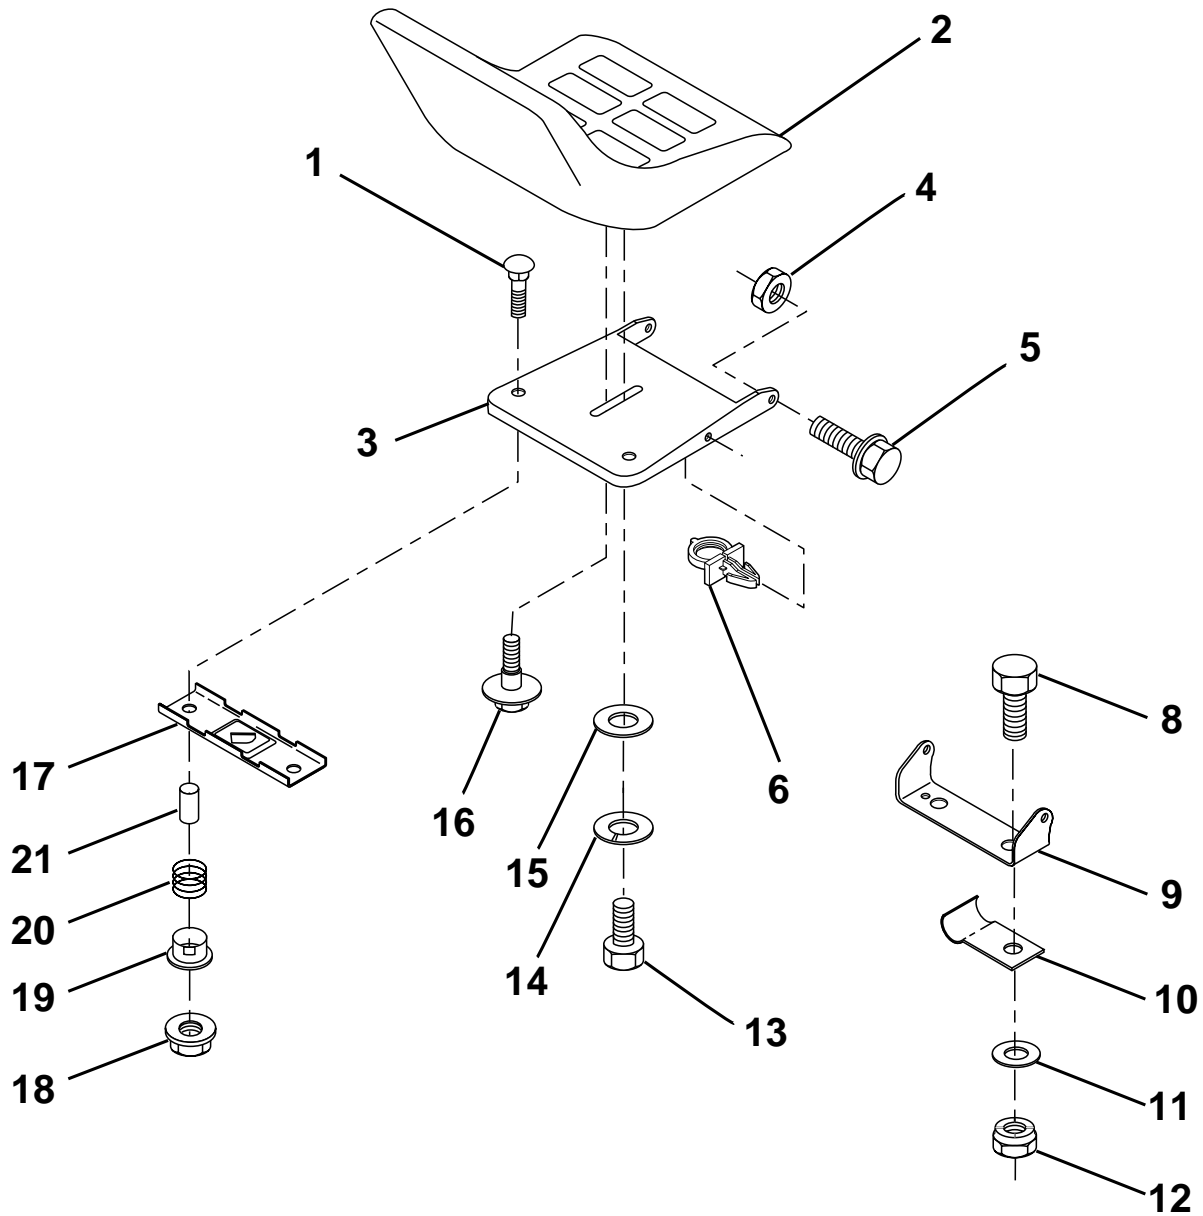

NOTE: All component dimensions given in U.S. inches
1 inch = 25.4 mm

HARDWARE SHOWN LARGER FOR EASIER IDENTIFICATION

REPAIR PARTS

TRACTOR - - MODEL NUMBER LR121 (HCLR120A), PRODUCT NO. 954140001

DASH

KEY NO.	PART NO.	DESCRIPTION
1	532142187	Cap, Fuel
2	532138394	Assembly, Dash & Fuel Tank
3	532123487	Clamp, Hose
4	532008544	Line, Fuel
5	532008548	Line, Fuel
6	873640400	Nut, Hex, Keps 1/4-20
7	532124996	Clip, Fuel Line
8	819091216	Washer 9/32 x 3/4 x 16 Ga.
9	874760428	Bolt, Hex, Fin 1/4-20 x 1-3/4
10	819091413	Washer 11/32 x 11/16 x 16 Ga.
11	532121249	Spacer, Split
12	532003720	Spring

KEY NO.	PART NO.	DESCRIPTION
10	532123693	Brace, Hood
11	532140463	Hood
12	532122035	Lens Clear Bar
13	532142325	Grill
18	819111116	Washer 11/32 x 11/16 x 16 Ga.
33	532131319	Plug socket light

NOTE: All component dimensions given in U.S. inches
1 inch = 25.4 mm

NOTE: All component dimensions given in U.S. inches
1 inch = 25.4 mm

HARDWARE SHOWN LARGER FOR EASIER IDENTIFICATION

REPAIR PARTS

TRACTOR - - MODEL NUMBER LR121 (HCLR120A), PRODUCT NO. 954140001

SEAT

KEY NO.	PART NO.	DESCRIPTION
1	872050411	Bolt, Carriage 1/4-20 x 1-3/8
2	532130875	Seat
3	532155925	Pan, Sea
4	873800500	Locknut, Hex w/Ins 5/16-18
5	532153236	Bolt, Shoulder 5/16-18 UNC
6	532145006	Clip, Push-in
8	874760616	Bolt, Fin Hex 3/8-16 UNC x 1
9	532140551	Bracket, Pivot Seat
10	532126471	Clip, Insulated
11	819133210	Washer 12/32 x 2 x 10 Ga.
12	873800600	Nut, Lock Hex w/Wsh 3/8-16