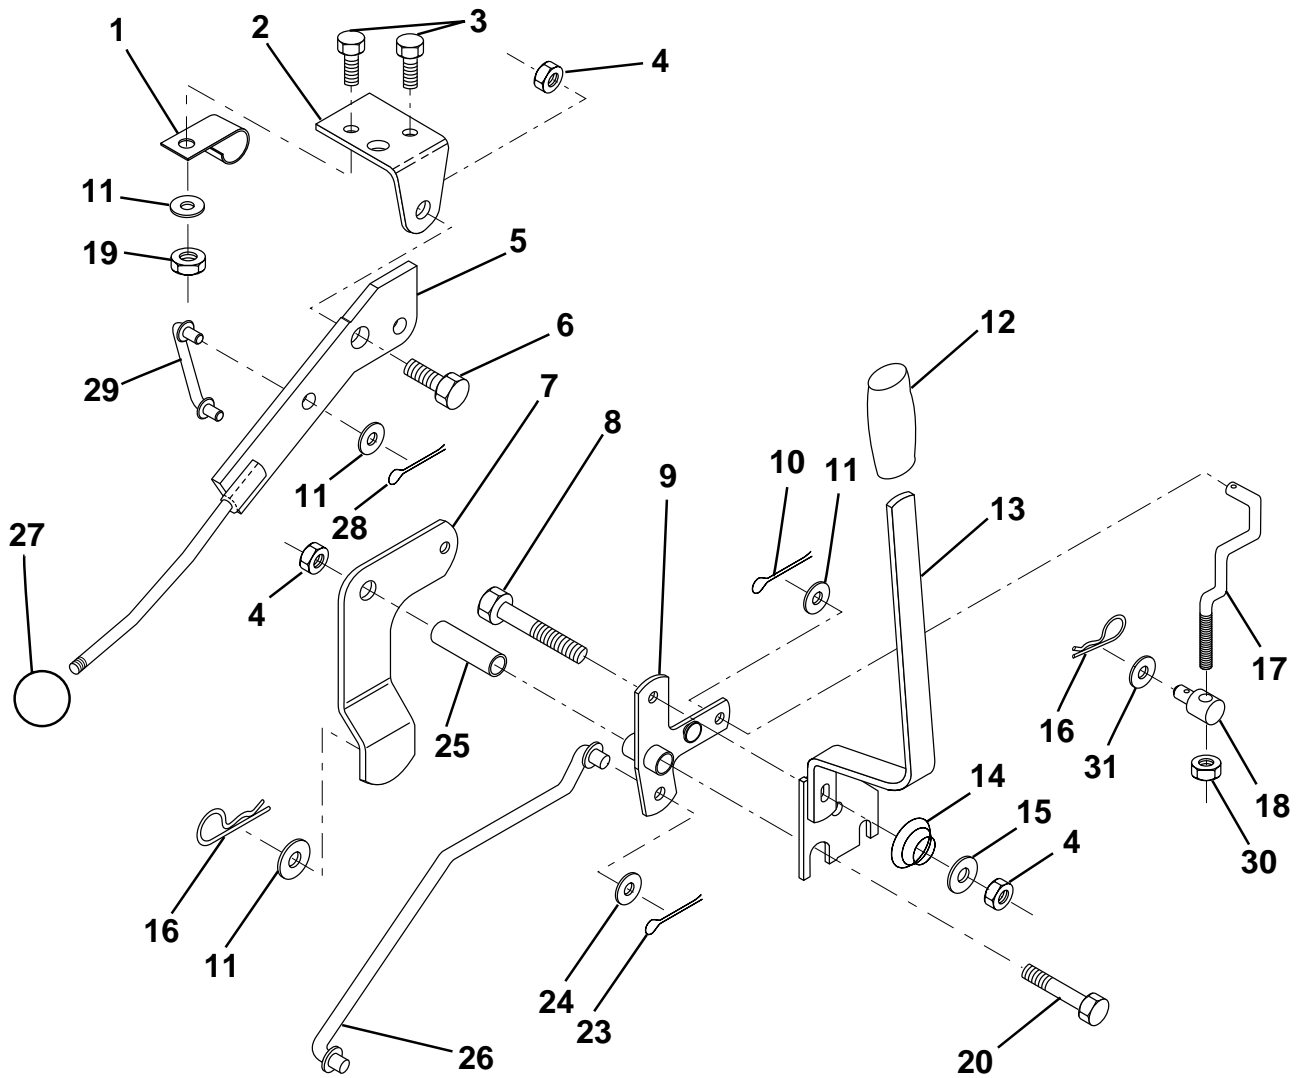

NOTE: All component dimensions given in U.S. inches
1 inch = 25.4 mm

HARDWARE SHOWN LARGER FOR EASIER IDENTIFICATION

REPAIR PARTS

TRACTOR - - MODEL NUMBER LR121 (HCLR120A), PRODUCT NO. 954140001

DASH

KEY NO.	PART NO.	DESCRIPTION
1	532142187	Cap, Fuel
2	532138394	Assembly, Dash & Fuel Tank
3	532123487	Clamp, Hose
4	532008544	Line, Fuel
5	532008548	Line, Fuel
6	873640400	Nut, Hex, Keps 1/4-20
7	532124996	Clip, Fuel Line
8	819091216	Washer 9/32 x 3/4 x 16 Ga.
9	874760428	Bolt, Hex, Fin 1/4-20 x 1-3/4
10	819091413	Washer 11/32 x 11/16 x 16 Ga.
11	532121249	Spacer, Split
12	532003720	Spring

KEY NO.	PART NO.	DESCRIPTION
1	532123385	Pulley
2	812000028	Ring, Retainer
3	-----	Transaxle (See Breakdown), Peerless Model No. 930-008A
4	532125096	Key, Woodruff #9
5	873680500	Nut, Crownlock 5/16-18
6	872140506	Bolt, Carriage 5/16-18 UNC x 3/4
7	532123378	Strap, Torque
8	817490512	Screw 5/16-18 x 3/4
9	532146682	Spring, Brake
10	532121749	Washer 25/32 x 1-1/4 x 16 Ga.
11	532123583	Key, Square
15	819171616	Washer 17/32 x 1 x 16 Ga.
16	532124600	Support Handle Shift LH
17	532126293	Link, Shift
18	874550412	Bolt, Fin Hex 1/4-28 UNF x 3/4 Gr. 8
19	810040400	Washer, Lock 1/4

KEY NO.	PART NO.	DESCRIPTION
20	819091210	Washer 9/32 x 3/4 x 10 Ga.
21	532126292	Arm, Shift
22	532105701	Washer, Shift Plate
23	532106933	Knob, Rd 1/2-13
24	532128215	Rod Shift
25	876020416	Pin, Cotter 1/8 x 1
26	873810500	Locknut 5/16-24 UNF
28	532128085	Extension, Spring
29	532128084	Support Handle Shift RH
31	532137057	Spacer Axle
32	819111116	Washer 11/32 x 11/16 x 16
35	812000001	E-Ring
36	817720408	Screw, Thd Cut 1/4-20 x 1/2
38	874490544	Bolt, Hex Hd 5/16-18 x 2-3/4

NOTE: All component dimensions given in U.S. inches
1 inch = 25.4 mm

HARDWARE SHOWN LARGER FOR EASIER IDENTIFICATION

REPAIR PARTS

TRACTOR - - MODEL NUMBER LR121 (HCLR120A), PRODUCT NO. 954140001

MOWER LIFT LEVER