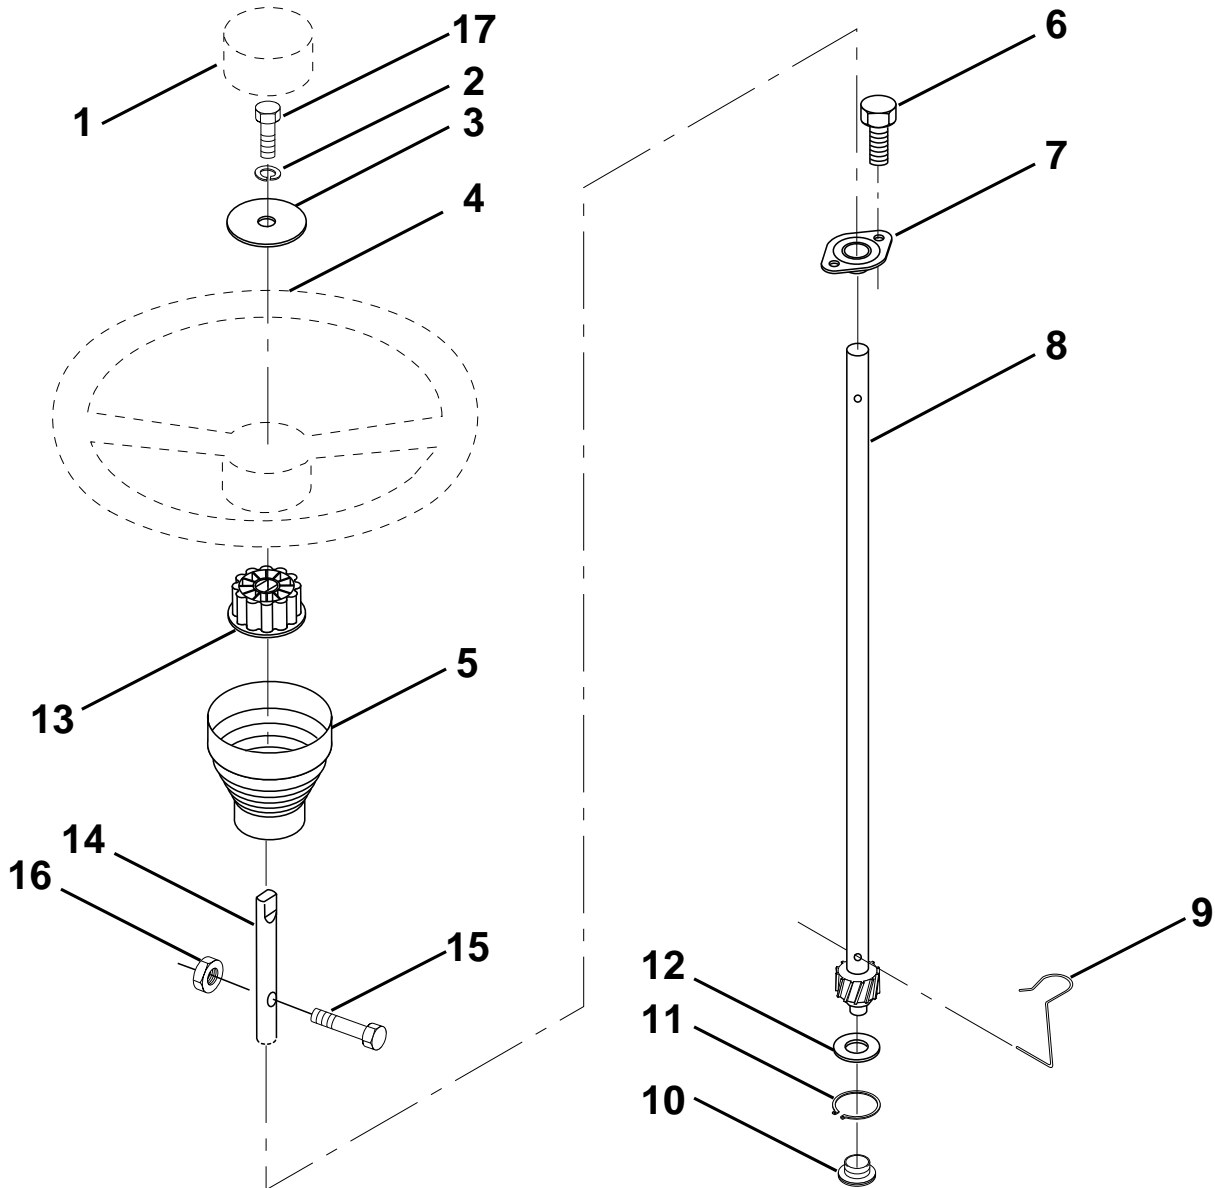

KEY NO.	PART NO.	DESCRIPTION
10	532123693	Brace, Hood
11	532140463	Hood
12	532122035	Lens Clear Bar
13	532142325	Grill
18	819111116	Washer 11/32 x 11/16 x 16 Ga.
33	532131319	Plug socket light

NOTE: All component dimensions given in U.S. inches
1 inch = 25.4 mm

KEY NO.	PART NO.	DESCRIPTION
12	532145190	Assembly, Frame
13	532109238	Tube, Battery Drain
15	873640400	Nut, Keps Hex 1/4-20 UNC
16	532141736	Switch Actuator
17	532140782	Drawbar
18	532126470	Clip, Insulated
19	532141393	Fender/Footrest
20	819091413	Washer 9/32 x 7/8 x 13 Ga.
25	817190516	Screw Hex Wsh Thdroll 5/16-18 x 1

NOTE: All component dimensions given in U.S. inches
1 inch = 25.4 mm

HARDWARE SHOWN LARGER FOR EASIER IDENTIFICATION

REPAIR PARTS

TRACTOR - - MODEL NUMBER LR121 (HCLR120A), PRODUCT NO. 954140001

STEERING WHEEL

KEY NO.	PART NO.	DESCRIPTION
1	532124416	Insert, Wheel, Steering
2	810040600	Washer, Lock hvy HLCL SPR 3/8
3	819133808	Washer 12/32 x 2-3/8 x 8 Ga.
4	532124415	Wheel, Steering
5	532127396	Sleeve, Steering
6	532152927	Screw, TT #10-32.5.3/8 flange
7	532155104	Bushing, Steering
8	532147391	Shaft, Steering
9	532124210	Clip, Steering
10	532123438	Bushing, Lower, Steering