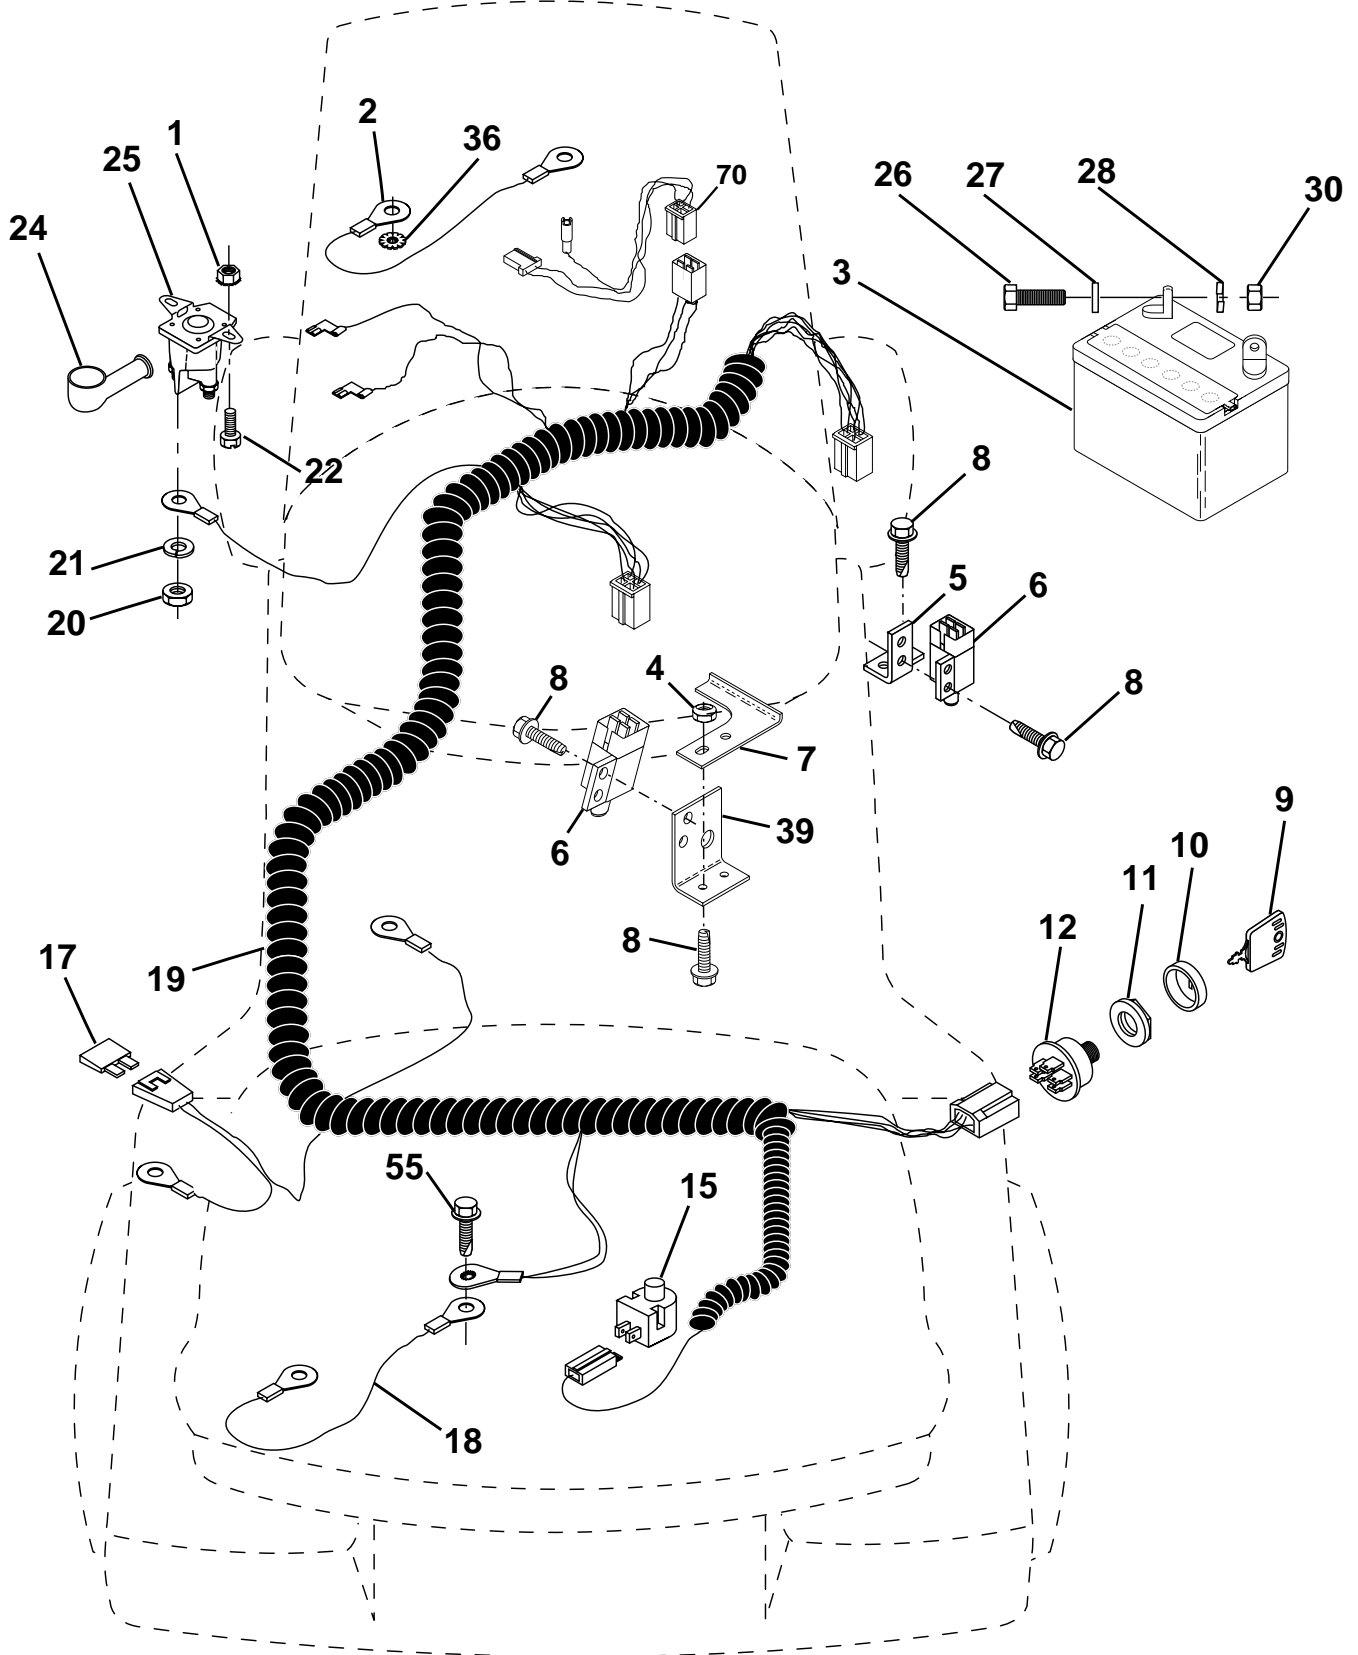

REPAIR PARTS

TRACTOR - - MODEL NUMBER LR121 (HCLR120A), PRODUCT NO. 954140001

ELECTRICAL

REPAIR PARTS

TRACTOR - - MODEL NUMBER LR121 (HCLR120A), PRODUCT NO. 954140001
ELECTRICAL

KEY NO.	PART NO.	DESCRIPTION
1	873640400	Nut, Hex Keps 1/4-20
2	532108423	Assembly, Cable
3	532144924	Battery
4	532069180	Nut, Lock #10-24 UNC
5	532108236	Bracket, Switch
6	532109553	Switch, Interlock (4-terminal)
7	532146374	Keeper Actuator
8	817021008	Screw, Hex Hd. Tap #10-24 x 1/2
9	532140402	Key, Steel Delta
10	532141226	Cover, Key Ignition
11	532140400	Nut, Ignition
12	532144921	Switch, Ignition
15	532121305	Switch, Plunger
17	532108824	Fuse
18	532128353	Assembly, Cable
19	532146063	Harness, Ignition
20	873350400	Nut, Hex Jam 1/4-20
21	810090400	Washer, Lock 1/4
22	871110408	Bolt, Fin. Hex 1/4-20 UNC x 1/2 Gr. 5
24	532131563	Cover, Terminal
25	532145673	Solenoid
26	874760412	Bolt, Hex Hd. 1/4-20 UNC x 3/4
27	819091016	Washer 9/32 x 5/8 x 16
28	810040400	Washer, Lock 1/4
30	873220400	Nut, Fin. Hex 1/4-20 UNC
36	811150400	Washer, Lock Inter. Tooth 1/4
39	532141735	Bracket, Switch Clutch
55	817490508	Screw Thdrol 5/16-18 x 1/2
70	532140413	Harness, Engine

NOTE: All component dimensions given in U.S. inches
1 inch = 25.4 mm

HARDWARE SHOWN LARGER FOR EASIER IDENTIFICATION