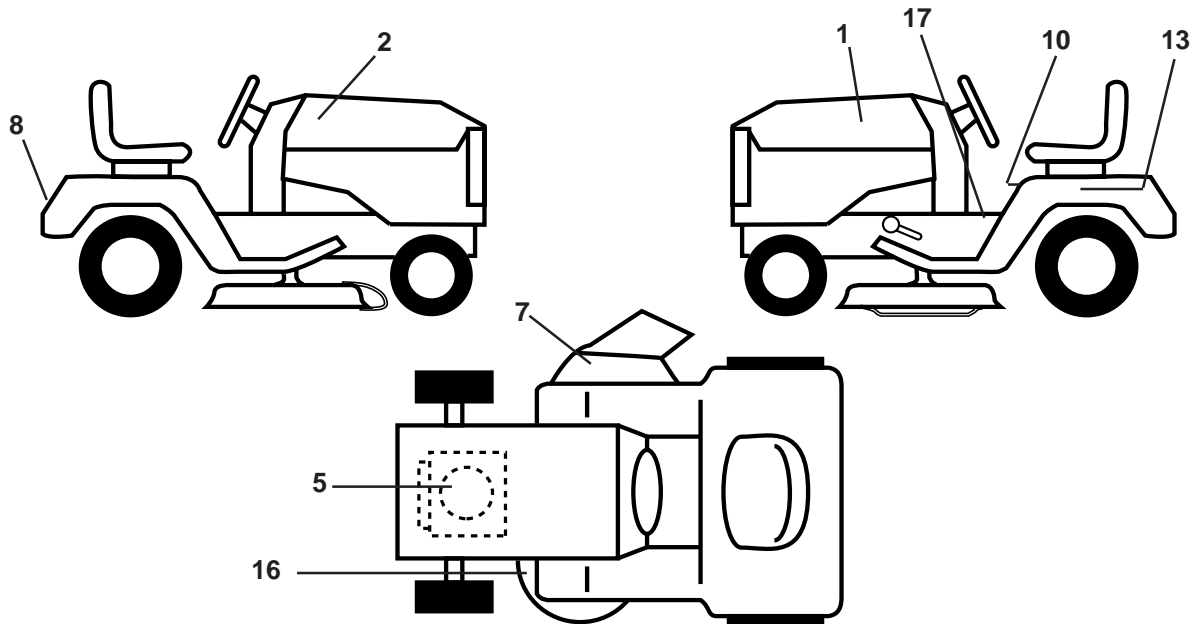

REPAIR PARTS

TRACTOR - - MODEL NUMBER LR121 (HCLR120A), PRODUCT NO. 954140001

DECALS

KEY NO.	PART NO.	DESCRIPTION
1	532157001	Decal, Hood, L. H.
2	532157000	Decal, Hood, R. H.
5	532272440	Decal, Engine
7	532137259	Decal, Warning Multi/Lang
8	532150617	Decal, Logo, Fender
10	532157198	Decal Caution Fender
13	532145005	Decal, Caution, Battery

KEY NO.	PART NO.	DESCRIPTION
16	532136830	Decal, V-Belt Sch.
17	532157110	Decal, Inst. Oper.
--	532158983	Manual, Owner's (English)
--	53215XXXX	Manual, Owner's (French)
--	532138311	Decal, Handle Lift
Available accessories not included with the tractor:		
--	C36	Grass Catcher
--	MK360	Mulch Kit