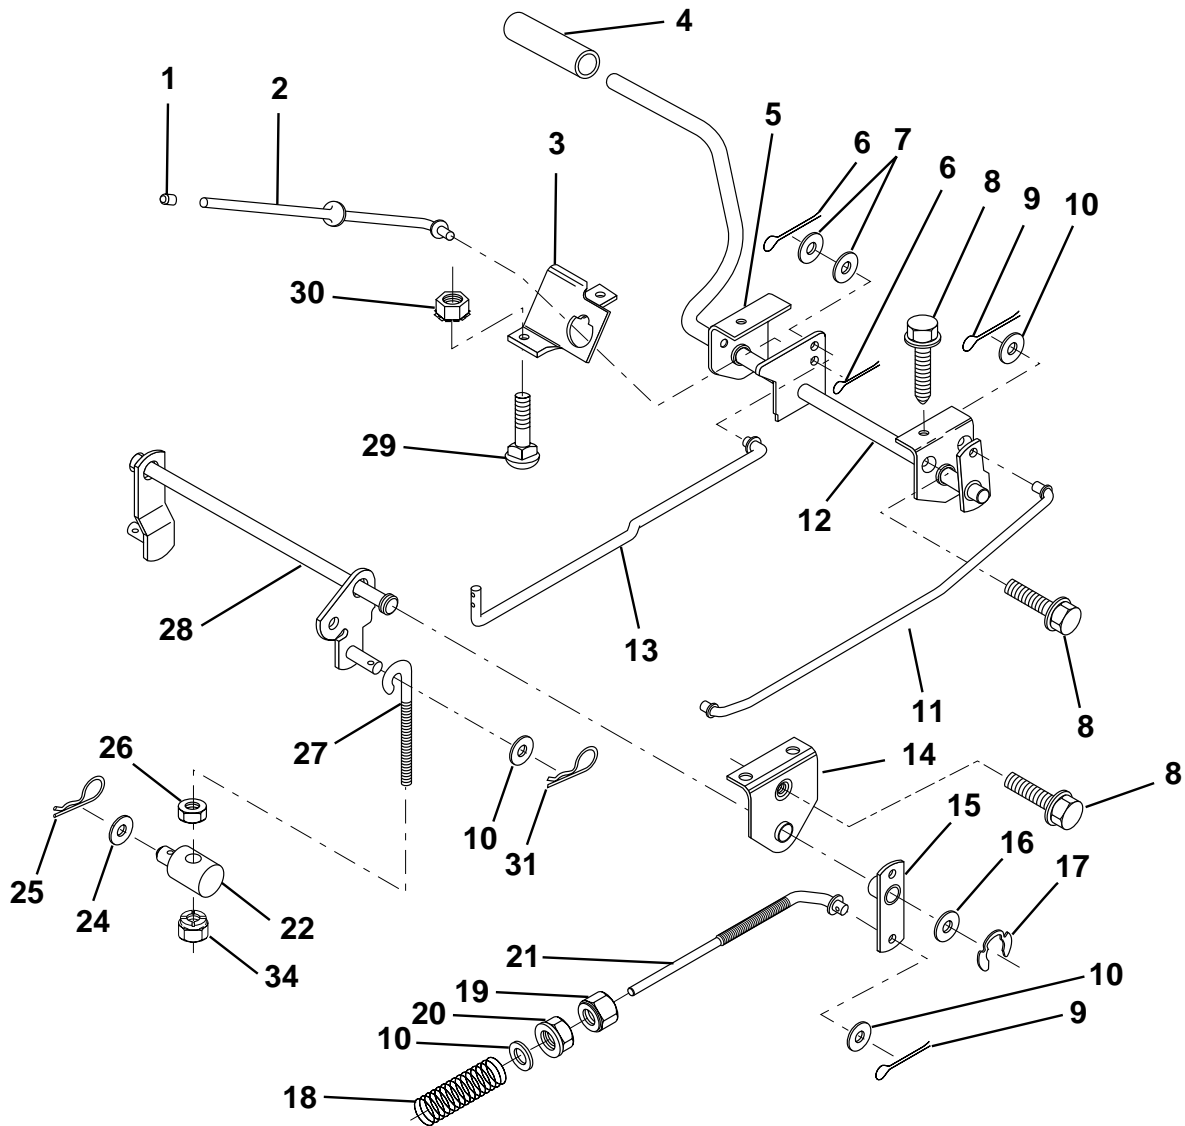

REPAIR PARTS

TRACTOR - - MODEL NUMBER LR121 (HCLR120A), PRODUCT NO. 954140001

BRAKE / REAR MOWER LIFT ASSEMBLY

KEY NO.	PART NO.	DESCRIPTION	KEY NO.	PART NO.	DESCRIPTION
1	532071673	Cap, Plunger	17	812000034	Ring, Klip
2	532123436	Rod, Parking Brake	18	532151332	Spring, Brake Rod
3	532123437	Bracket, Parking Brake	19	873350600	Nut, Hex, Jam 3/8-16 UNC
4	532008156	Cover, Pedal	20	873800600	Nut, Lock, hex. w/Ins. 3/8-16 INC
5	532122504	Bracket, Clutch/Brake Pedal, L.H.	21	532131460	Rod, Rear Brake
6	876020312	Pin, Cotter 3/32 x 3/4	22	532144585	Trunnion, Lift
7	819131016	Washer 13/32 x 5/8 x 16 Ga.	24	819132012	Washer 13/32 x 1-1/4 x 12 Ga.
8	817490508	Screw, Hex, Thd. Roll. 5/16-18 x 1/2	25	532124961	Spring, Retainer
9	876020412	Pin, Cotter 1/8 x 3/4	26	873930600	Nut, Centerlock 3/8-16 UNC
10	819131316	Washer 13/32 x 13/16 x 16 Ga.	27	532127369	Link, Threaded
11	532123543	Rod, Brake Front	28	532140776	Assembly, Rear Mower Lift
12	532139933	Assembly, Clutch/Brake Pedal	29	872110506	Bolt, Carriage 5/16-18 UNC x 3/4
13	532123394	Rod, Clutch	30	873510500	Nut, Keps 5/16-16 UNC
14	532121978	Bracket, Lift, Shaft	31	532124660	Retainer Spring
15	532133332	Assembly, Brake, Pivot, Arm	34	873680600	Nut, Crownlock 3/8-16 UNC
16	819251816	Washer 25/32 x 1-1/8 x 16 Ga.			

NOTE: All component dimensions given in U.S. inches
1 inch = 25.4 mm

HARDWARE SHOWN LARGER FOR EASIER IDENTIFICATION