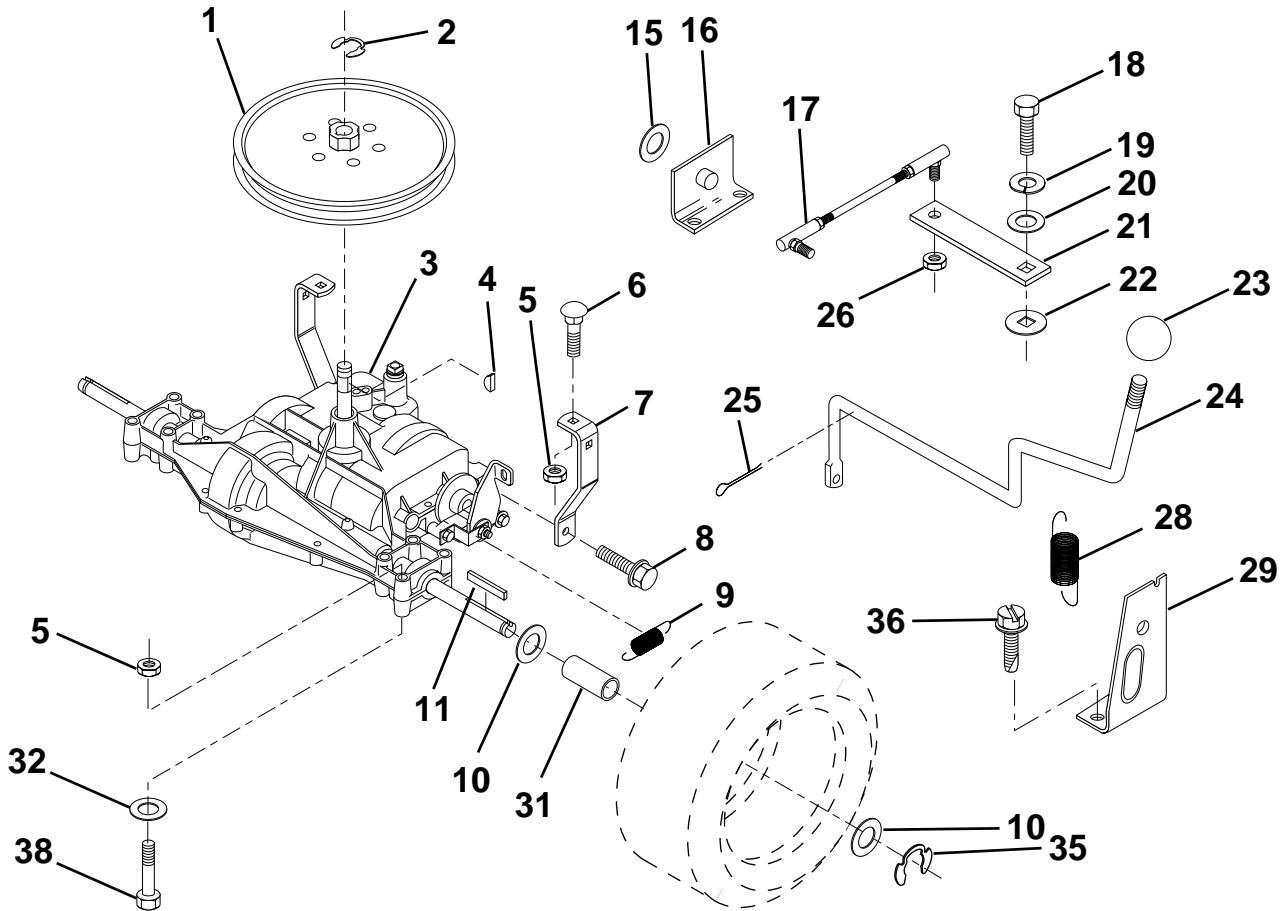

NOTE: All component dimensions given in U.S. inches
1 inch = 25.4 mm

HARDWARE SHOWN LARGER FOR EASIER IDENTIFICATION

REPAIR PARTS

TRACTOR - - MODEL NUMBER LR121 (HCLR120A), PRODUCT NO. 954140001

DASH

KEY NO.	PART NO.	DESCRIPTION
1	532142187	Cap, Fuel
2	532138394	Assembly, Dash & Fuel Tank
3	532123487	Clamp, Hose
4	532008544	Line, Fuel
5	532008548	Line, Fuel
6	873640400	Nut, Hex, Keps 1/4-20
7	532124996	Clip, Fuel Line
8	819091216	Washer 9/32 x 3/4 x 16 Ga.
9	874760428	Bolt, Hex, Fin 1/4-20 x 1-3/4
10	819091413	Washer 11/32 x 11/16 x 16 Ga.
11	532121249	Spacer, Split
12	532003720	Spring

NOTE: All component dimensions given in U.S. inches
1 inch = 25.4 mm

HARDWARE SHOWN LARGER FOR EASIER IDENTIFICATION

REPAIR PARTS

TRACTOR - - MODEL NUMBER LR121 (HCLR120A), PRODUCT NO. 954140001

TRANSAXLE

KEY NO.	PART NO.	DESCRIPTION
1	532123385	Pulley
2	812000028	Ring, Retainer
3	-----	Transaxle (See Breakdown), Peerless Model No. 930-008A
4	532125096	Key, Woodruff #9
5	873680500	Nut, Crownlock 5/16-18
6	872140506	Bolt, Carriage 5/16-18 UNC x 3/4
7	532123378	Strap, Torque
8	817490512	Screw 5/16-18 x 3/4
9	532146682	Spring, Brake
10	532121749	Washer 25/32 x 1-1/4 x 16 Ga.
11	532123583	Key, Square
15	819171616	Washer 17/32 x 1 x 16 Ga.
16	532124600	Support Handle Shift LH
17	532126293	Link, Shift
18	874550412	Bolt, Fin Hex 1/4-28 UNF x 3/4 Gr. 8
19	810040400	Washer, Lock 1/4