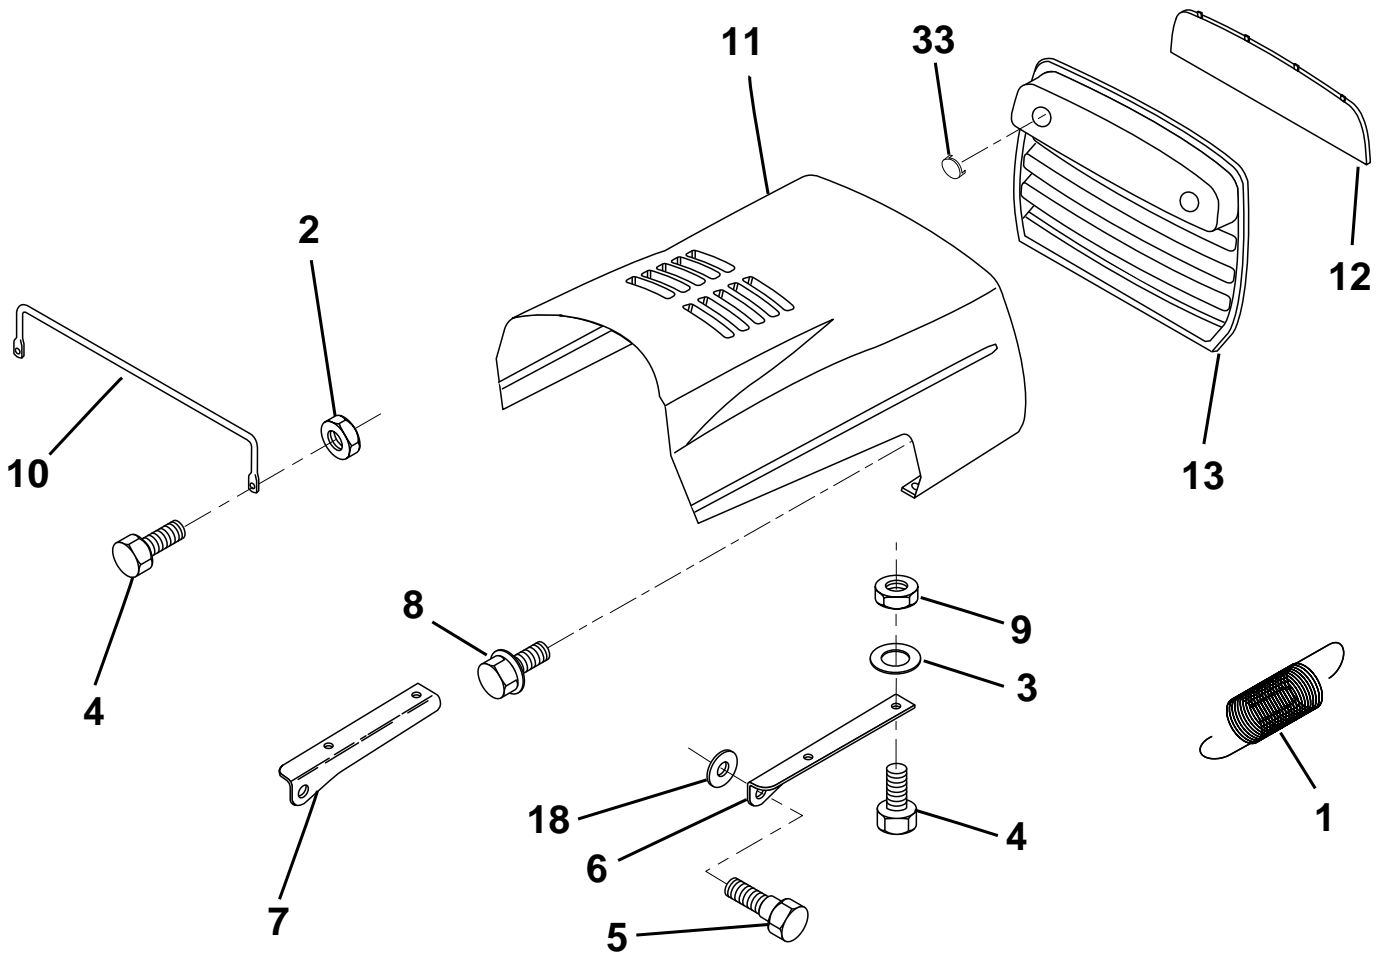

NOTE: All component dimensions given in U.S. inches
1 inch = 25.4 mm

HARDWARE SHOWN LARGER FOR EASIER IDENTIFICATION

REPAIR PARTS

TRACTOR - - MODEL NUMBER LR121 (HCLR120A), PRODUCT NO. 954140001

DASH

KEY NO.	PART NO.	DESCRIPTION
1	532142187	Cap, Fuel
2	532138394	Assembly, Dash & Fuel Tank
3	532123487	Clamp, Hose
4	532008544	Line, Fuel
5	532008548	Line, Fuel
6	873640400	Nut, Hex, Keps 1/4-20
7	532124996	Clip, Fuel Line
8	819091216	Washer 9/32 x 3/4 x 16 Ga.
9	874760428	Bolt, Hex, Fin 1/4-20 x 1-3/4
10	819091413	Washer 11/32 x 11/16 x 16 Ga.
11	532121249	Spacer, Split
12	532003720	Spring

KEY NO.	PART NO.	DESCRIPTION
13	532126450	Clip, Height Adjustment
14	532126115	Knob, Height Stop
15	532122023	Adjustment, Quadrant Height
16	532124346	Nut, Self-Threading 3/16-18
17	872110404	Bolt, Carriage 1/4-20 x 1/2 Gr. 5
18	532130745	Support Assembly, Dash
19	532134744	Brace, Cross
20	817060408	Screw, Self-Tapping 1/4-20 x 1/2
21	532134014	Plug Dome Black

NOTE: All component dimensions given in U.S. inches
1 inch = 25.4 mm

HARDWARE SHOWN LARGER FOR EASIER IDENTIFICATION

REPAIR PARTS

TRACTOR - - MODEL NUMBER LR121 (HCLR120A), PRODUCT NO. 954140001
HOOD

KEY NO.	PART NO.	DESCRIPTION
1	532124657	Extension, Spring
2	873640400	Nut, Hex, Keps 1/4-20
3	819091416	Washer, 9/32 x 7/8 x 16 Ga.
4	874780412	Bolt, Hex Fin 1/4-20 x 3/4 Gr. 5
5	532139888	Bolt, Shoulder
6	532122549	Bracket, Hood R. H.
7	532122548	Bracket, Hood L.H.
8	817521312	Screw Sltd. Hex Hd W/PL Washer
9	873800400	Nut Lock W/Insert 1/4-20 UNC

KEY NO.	PART NO.	DESCRIPTION
10	532123693	Brace, Hood
11	532140463	Hood
12	532122035	Lens Clear Bar
13	532142325	Grill
18	819111116	Washer 11/32 x 11/16 x 16 Ga.
33	532131319	Plug socket light

NOTE: All component dimensions given in U.S. inches
1 inch = 25.4 mm