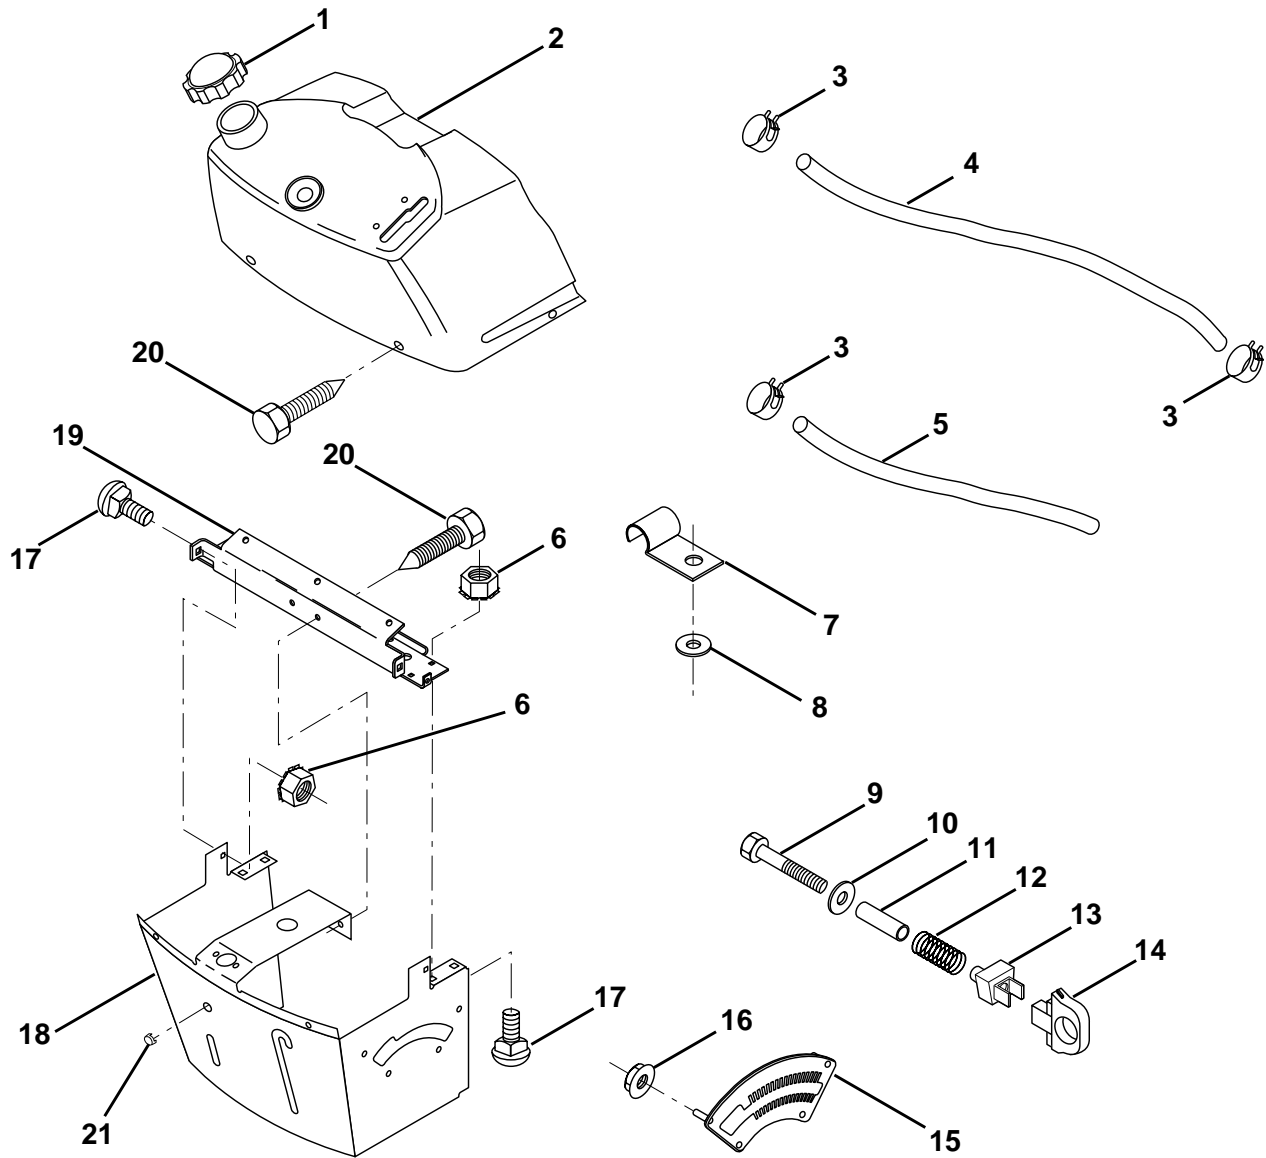

KEY NO.	PART NO.	DESCRIPTION
1	873640400	Nut, Hex Keps 1/4-20
2	532108423	Assembly, Cable
3	532144924	Battery
4	532069180	Nut, Lock #10-24 UNC
5	532108236	Bracket, Switch
6	532109553	Switch, Interlock (4-terminal)
7	532146374	Keeper Actuator
8	817021008	Screw, Hex Hd. Tap #10-24 x 1/2
9	532140402	Key, Steel Delta
10	532141226	Cover, Key Ignition
11	532140400	Nut, Ignition
12	532144921	Switch, Ignition
15	532121305	Switch, Plunger
17	532108824	Fuse
18	532128353	Assembly, Cable
19	532146063	Harness, Ignition
20	873350400	Nut, Hex Jam 1/4-20
21	810090400	Washer, Lock 1/4
22	871110408	Bolt, Fin. Hex 1/4-20 UNC x 1/2 Gr. 5
24	532131563	Cover, Terminal
25	532145673	Solenoid
26	874760412	Bolt, Hex Hd. 1/4-20 UNC x 3/4
27	819091016	Washer 9/32 x 5/8 x 16
28	810040400	Washer, Lock 1/4
30	873220400	Nut, Fin. Hex 1/4-20 UNC
36	811150400	Washer, Lock Inter. Tooth 1/4
39	532141735	Bracket, Switch Clutch
55	817490508	Screw Thdrol 5/16-18 x 1/2
70	532140413	Harness, Engine

NOTE: All component dimensions given in U.S. inches
1 inch = 25.4 mm

HARDWARE SHOWN LARGER FOR EASIER IDENTIFICATION

REPAIR PARTS

TRACTOR - - MODEL NUMBER LR121 (HCLR120A), PRODUCT NO. 954140001

DASH

KEY NO.	PART NO.	DESCRIPTION
1	532142187	Cap, Fuel
2	532138394	Assembly, Dash & Fuel Tank
3	532123487	Clamp, Hose
4	532008544	Line, Fuel
5	532008548	Line, Fuel
6	873640400	Nut, Hex, Keps 1/4-20
7	532124996	Clip, Fuel Line
8	819091216	Washer 9/32 x 3/4 x 16 Ga.
9	874760428	Bolt, Hex, Fin 1/4-20 x 1-3/4
10	819091413	Washer 11/32 x 11/16 x 16 Ga.
11	532121249	Spacer, Split
12	532003720	Spring

KEY NO.	PART NO.	DESCRIPTION
13	532126450	Clip, Height Adjustment
14	532126115	Knob, Height Stop
15	532122023	Adjustment, Quadrant Height
16	532124346	Nut, Self-Threading 3/16-18
17	872110404	Bolt, Carriage 1/4-20 x 1/2 Gr. 5
18	532130745	Support Assembly, Dash
19	532134744	Brace, Cross
20	817060408	Screw, Self-Tapping 1/4-20 x 1/2
21	532134014	Plug Dome Black