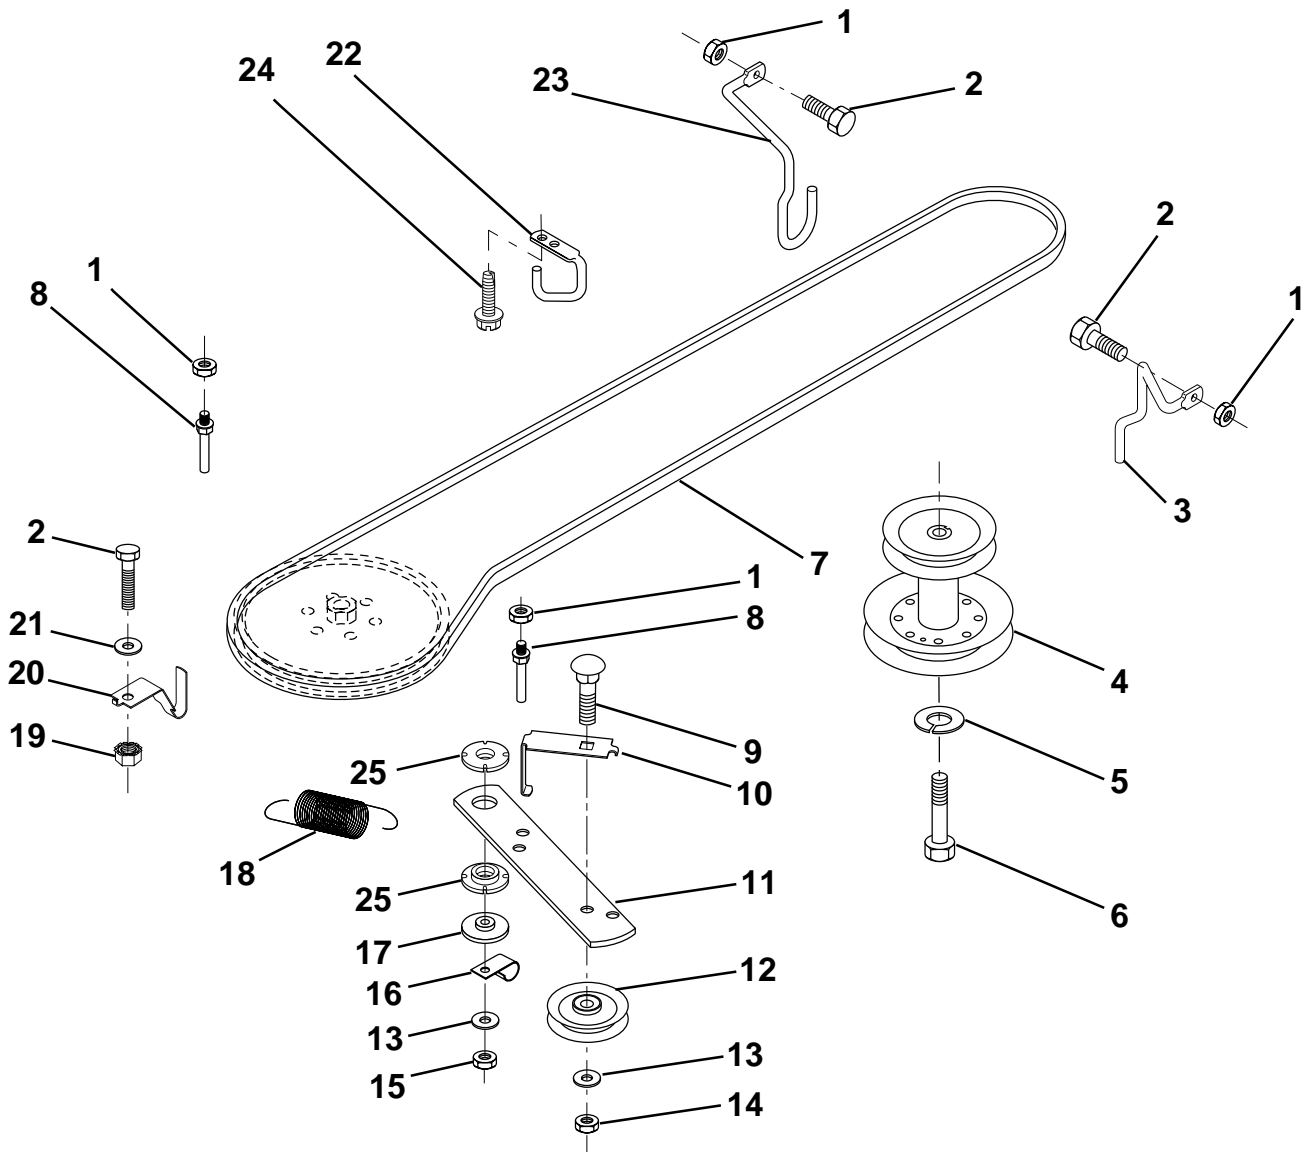

REPAIR PARTS

TRACTOR - - MODEL NUMBER LR121 (HCLR120A), PRODUCT NO. 954140001

GROUND DRIVE

KEY NO.	PART NO.	DESCRIPTION	KEY NO.	PART NO.	DESCRIPTION
1	873680500	Nut, Crownlock 5/16-18	15	873680600	Nut, Crownlock 3/8-16 UNC
2	874760512	Bolt, Hex Hd 5/16-18 UNC x 3/4	16	532126471	Clip, Insulated
3	532141342	Keeper, Mower Drive, R. H.	17	532150932	Spacer, Retainer
4	532138029	Pulley, Engine	18	532131459	Spring Extension
5	810040700	Washer, Lock 7/16	19	873510500	Nut, Keps 5/16-18 UNC
6	871170744	Bolt Hex 7/16-20 Gr. 5	20	532139919	Keeper, T/A Ground Drive Belt
7	532126520	Traction, V-Belt Drive	21	819111016	Washer 11/32 x 5/8 x 16 Ga.
8	532123405	Keeper, T/A Ground Drive Belt	22	532123404	Keeper, Frame Ground Drive Belt
9	872140612	Bolt, Carr. 3/8-16 UNC x 1-1/2	23	532140916	Keeper, Mower Drive, L. H.
10	532123396	Keeper, Belt Ground Drive Idler	24	817720408	Screw, Thd. Cut 1/4-20 x 1/2
11	532150926	Arm, Ground Drive Clutch	25	532150935	Bushing Nylon Collered
12	532123674	Idler, Flat			
13	819131316	Washer 13/32 x 13/16 x 16 Ga.			
14	873930600	Nut, Centerlock 3/8-16 UNC			

NOTE: All component dimensions given in U.S. inches
1 inch = 25.4 mm

HARDWARE SHOWN LARGER FOR EASIER IDENTIFICATION