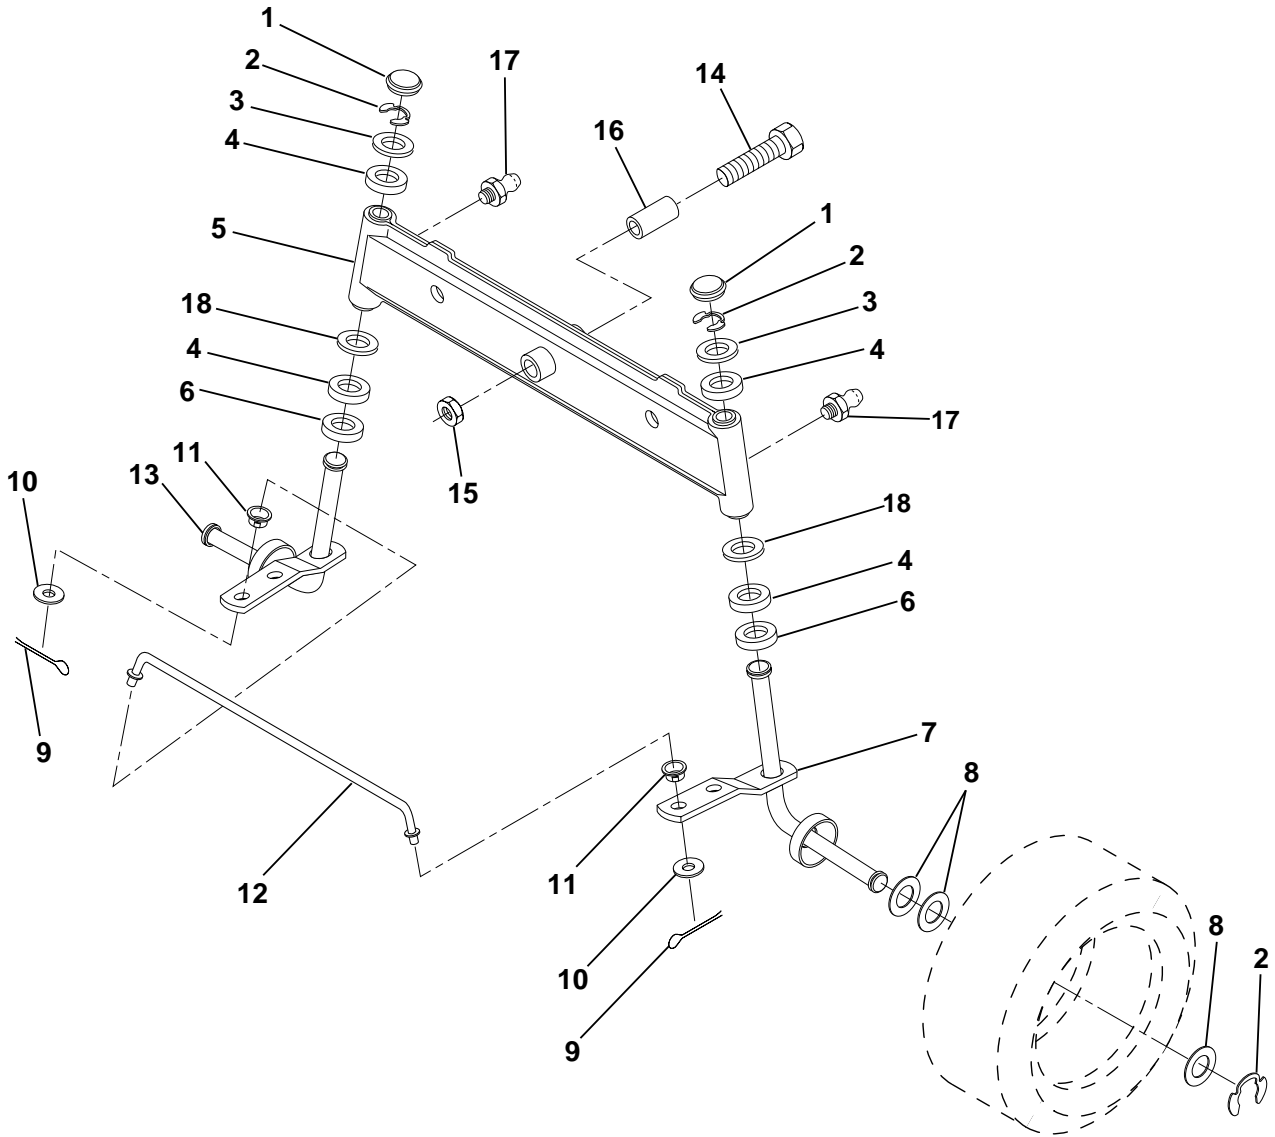

NOTE: All component dimensions given in U.S. inches
1 inch = 25.4 mm

HARDWARE SHOWN LARGER FOR EASIER IDENTIFICATION

REPAIR PARTS

TRACTOR - - MODEL NUMBER LR121 (HCLR120A), PRODUCT NO. 954140001

DASH

KEY NO.	PART NO.	DESCRIPTION
1	532142187	Cap, Fuel
2	532138394	Assembly, Dash & Fuel Tank
3	532123487	Clamp, Hose
4	532008544	Line, Fuel
5	532008548	Line, Fuel
6	873640400	Nut, Hex, Keps 1/4-20
7	532124996	Clip, Fuel Line
8	819091216	Washer 9/32 x 3/4 x 16 Ga.
9	874760428	Bolt, Hex, Fin 1/4-20 x 1-3/4
10	819091413	Washer 11/32 x 11/16 x 16 Ga.
11	532121249	Spacer, Split
12	532003720	Spring

KEY NO.	PART NO.	DESCRIPTION	KEY NO.	PART NO.	DESCRIPTION
1	873680500	Nut, Crownlock 5/16-18	15	873680600	Nut, Crownlock 3/8-16 UNC
2	874760512	Bolt, Hex Hd 5/16-18 UNC x 3/4	16	532126471	Clip, Insulated
3	532141342	Keeper, Mower Drive, R. H.	17	532150932	Spacer, Retainer
4	532138029	Pulley, Engine	18	532131459	Spring Extension
5	810040700	Washer, Lock 7/16	19	873510500	Nut, Keps 5/16-18 UNC
6	871170744	Bolt Hex 7/16-20 Gr. 5	20	532139919	Keeper, T/A Ground Drive Belt
7	532126520	Traction, V-Belt Drive	21	819111016	Washer 11/32 x 5/8 x 16 Ga.
8	532123405	Keeper, T/A Ground Drive Belt	22	532123404	Keeper, Frame Ground Drive Belt
9	872140612	Bolt, Carr. 3/8-16 UNC x 1-1/2	23	532140916	Keeper, Mower Drive, L. H.
10	532123396	Keeper, Belt Ground Drive Idler	24	817720408	Screw, Thd. Cut 1/4-20 x 1/2
11	532150926	Arm, Ground Drive Clutch	25	532150935	Bushing Nylon Collered
12	532123674	Idler, Flat			
13	819131316	Washer 13/32 x 13/16 x 16 Ga.			
14	873930600	Nut, Centerlock 3/8-16 UNC			

NOTE: All component dimensions given in U.S. inches
1 inch = 25.4 mm

HARDWARE SHOWN LARGER FOR EASIER IDENTIFICATION

REPAIR PARTS

TRACTOR - - MODEL NUMBER LR121 (HCLR120A), PRODUCT NO. 954140001

FRONT AXLE