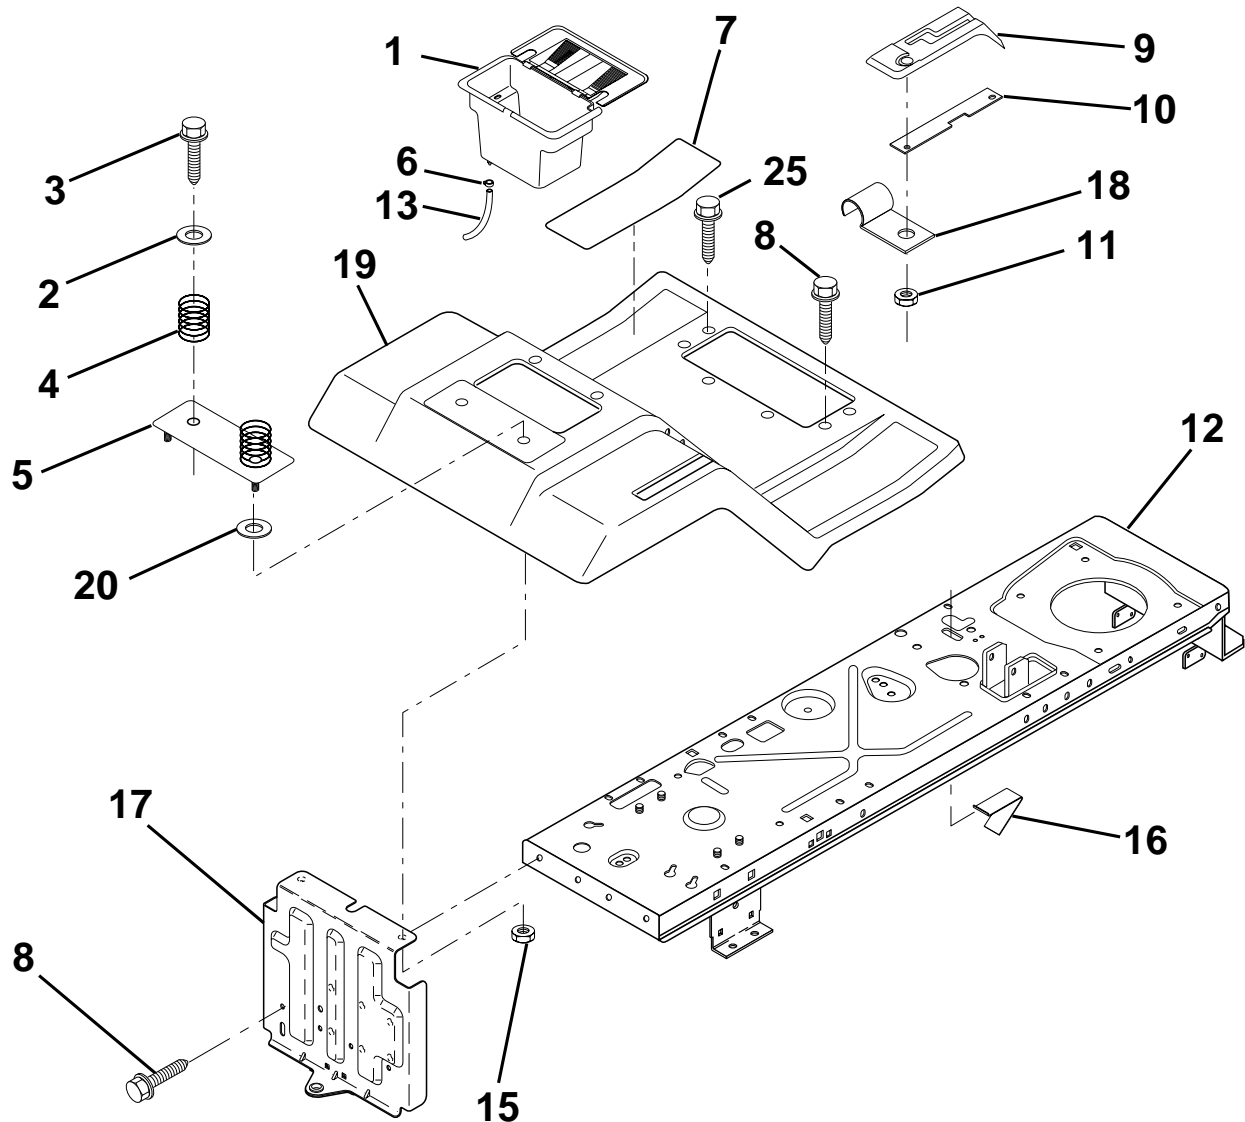

REPAIR PARTS

TRACTOR - - MODEL NUMBER LR121 (HCLR120A), PRODUCT NO. 954140001

FENDER / CHASSIS

KEY NO.	PART NO.	DESCRIPTION
1	532156417	Case, Battery
2	819132012	Washer 13/32 x 1-1/4 x 12 Ga.
3	817490612	Screw, Hex Wsh. Thrdrol. 3/8-16 x 3/4
4	532124181	Spring, Compression, Seat
5	532125142	Plate, Asm. Battery
6	532109596	Clamp, Hose
7	532124144	Pad, Footrest
8	817490512	Screw, Hex Wsh Thdrol. 5/16-18 x 3/4
9	532126996	Console, Shift Control
10	532139783	Bar, Shift Lock
11	532124346	Nut, Self-Thrd., Wsh. Head 3/16

KEY NO.	PART NO.	DESCRIPTION
12	532145190	Assembly, Frame
13	532109238	Tube, Battery Drain
15	873640400	Nut, Keps Hex 1/4-20 UNC
16	532141736	Switch Actuator
17	532140782	Drawbar
18	532126470	Clip, Insulated
19	532141393	Fender/Footrest
20	819091413	Washer 9/32 x 7/8 x 13 Ga.
25	817190516	Screw Hex Wsh Thdroll 5/16-18 x 1

NOTE: All component dimensions given in U.S. inches
1 inch = 25.4 mm

HARDWARE SHOWN LARGER FOR EASIER IDENTIFICATION